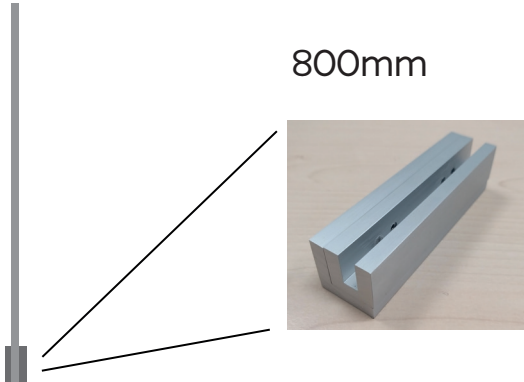

## HYGIENE

SNEEZE SCREEN GUARD SPECIFICATIONS  
APRIL 2020

[sales@southernsecurityservices.co.uk](mailto:sales@southernsecurityservices.co.uk)

**STANDARD SIZES**

5mm Clear Acrylic with Desk/Counter Top Fixing Bracket (Screw Holes in Bracket for Mounting)

TM6601

750mm

800mm

TM6602

1200mm

TM6603

1500mm

Front Face Size

TM6601 800mm Wide

TM6602 1200mm Wide

TM6603 1500mm Wide

**UK-made sneeze guard screens protect against viruses, coughs, and sneezes**

- Clear Acrylic Sneeze or Cough Hygiene Screen
- Ideal for desk or counter mounting for use in retail shops, surgeries pharmacies, restaurants etc
- Quick and Easy to fix to counter or desk using VHB tape or screwing onto the surface
- Standard sizes with or without transaction cut-outs
- **Bespoke Sizes available or with bespoke Cut-outs if required.**