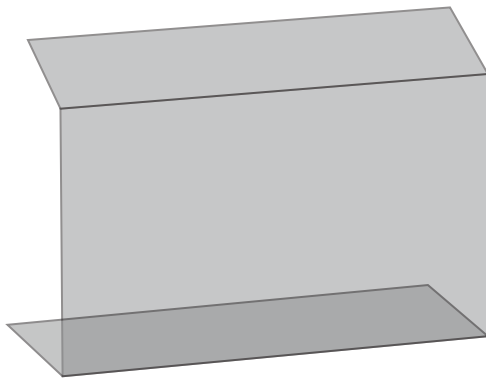

## STANDARD HYGIENE SCREEN 7100 Series

UK-made sneeze guard screens protect against viruses, coughs, and sneezes

- Clear Acrylic Sneeze or Cough Hygiene Screen
- Basic Simple design Screen, Ideal for desk or counter mounting for use in retail shops, surgeries, pharmacies, restaurants etc. Ideal for protection of eye level food items on Counters etc
- Quick and Easy to fix to counter or desk using VHB tape or screwing onto the surface (refer to Instructions for fixing methods)
- Standard sizes with or without transaction cut-outs
- **Bespoke Sizes available or with bespoke Cut-outs if required.**

3-4 day delivery on this product

**STANDARD SIZES**

5mm Clear Acrylic Self Mounting. Can be Free standing for low use areas or VHB Taped or screwed through base return.

**TM7320 Series**

Front Face Size  
 TM7321 800mm Wide  
 TM7322 1000mm Wide  
 TM7323 1200mm Wide  
 TM7324 1500mm Wide