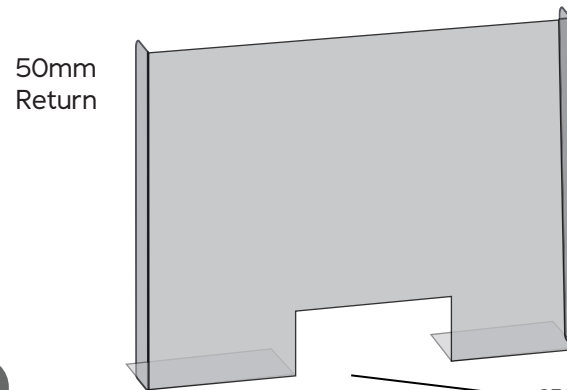

TM6970 Series

Front Face Size

Front Face Size
TM6971 800mm Wide
TM6972 1200mm Wide
TM6973 1500mm Wide

950mm High

350 x 175mm Cutout

Card Machine
Cutout Option
Also Available