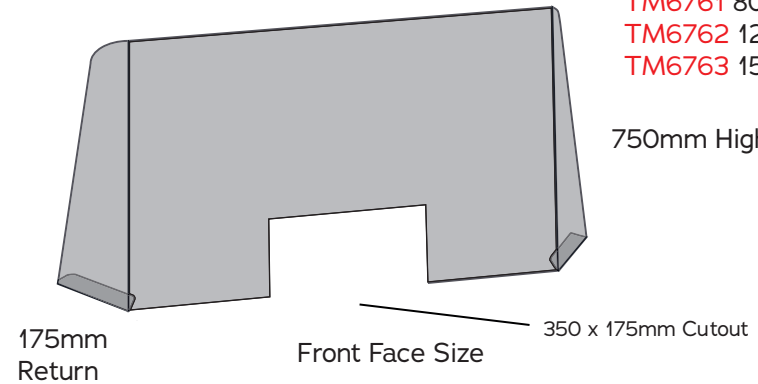

TM6760 Series

Front Face Size
TM6761 800mm Wide
TM6762 1200mm Wide
TM6763 1500mm Wide

750mm High