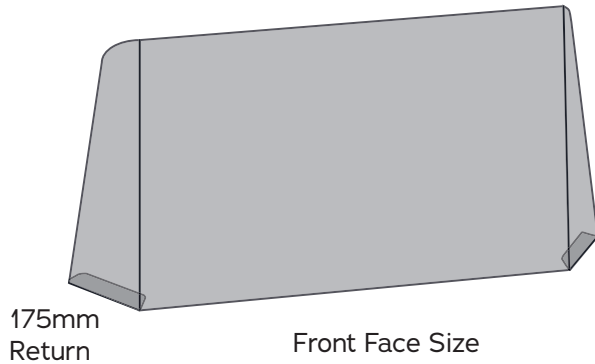

STANDARD SIZES

5mm Clear Acrylic Self Mounting with Flaps for VHB Tape or Screws

TM6720 Series

Front Face Size
TM6721 800mm Wide
TM6722 1200mm Wide
TM6723 1500mm Wide

750mm High