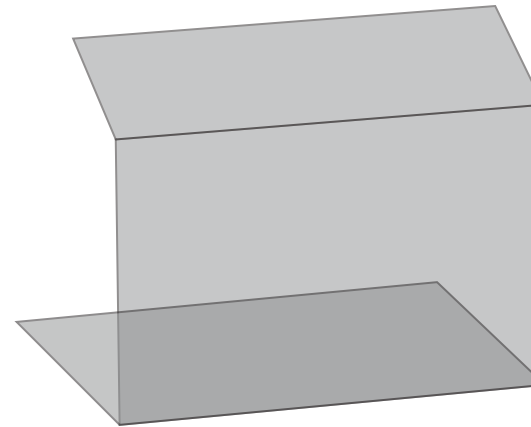

TM7330 Series

Front Face Size
TM7331 800mm Wide
TM7332 1000mm Wide
TM7333 1200mm Wide
TM7334 1500mm Wide

600mm Overall High

400mm
Return

Front Face Size

Card Machine
Cutout Option
Also Available