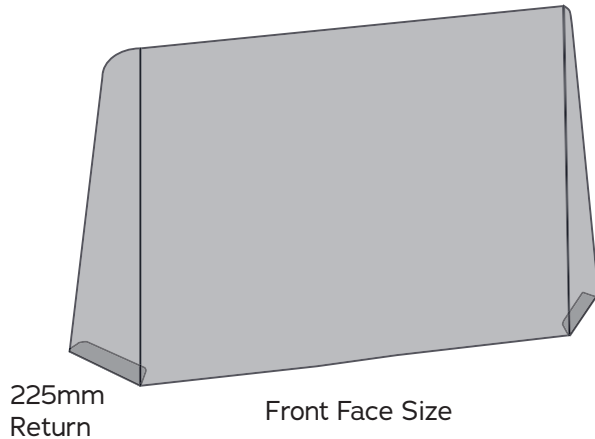

TM6730 Series

Front Face Size
TM6731 800mm Wide
TM6732 1200mm Wide
TM6733 1500mm Wide

950mm High