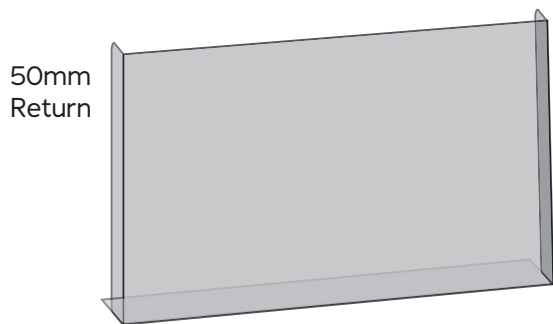

STANDARD SIZES

5mm Clear Acrylic Self Mounting with Flaps for VHB Tape or Screws. Can be mounted together to make one continuous run by joining the side flaps

TM6920 Series

Front Face Size

Front Face Size
TM6921 400mm Wide
TM6922 600mm Wide
TM6923 800mm Wide
TM6924 1200mm Wide
TM6925 1500mm Wide

750mm High