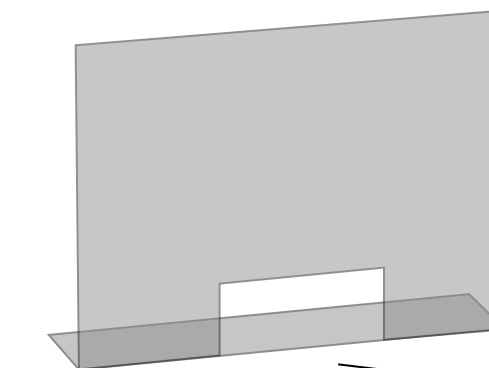

TM7170 Series

175mm
Return

Front Face Size

Front Face Size
TM7171 800mm Wide
TM7172 1200mm Wide
TM7173 1500mm Wide

950mm High

350 x 175mm Cutout

Card Machine
Cutout Option
Also Available