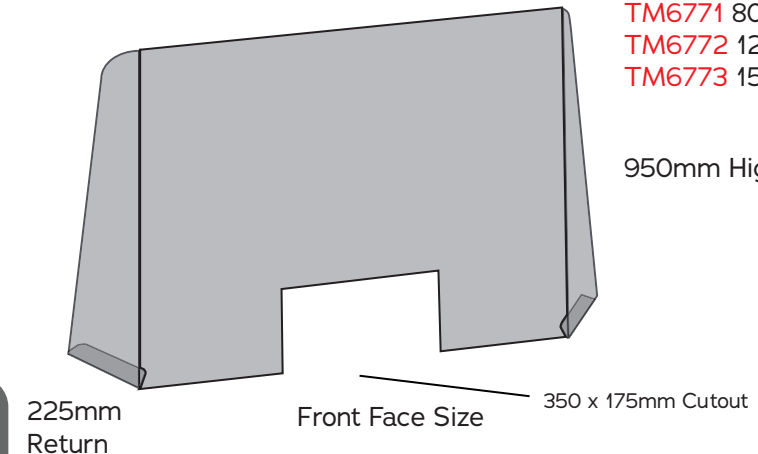

#### TM6730 Series

Front Face Size  
 TM6731 800mm Wide  
 TM6732 1200mm Wide  
 TM6733 1500mm Wide

950mm High

#### TM6770 Series

Front Face Size  
 TM6771 800mm Wide  
 TM6772 1200mm Wide  
 TM6773 1500mm Wide

950mm High

Card Machine  
 Cutout Option  
 Also Available

**UK-made sneeze guard screens protect against viruses, coughs, and sneezes**