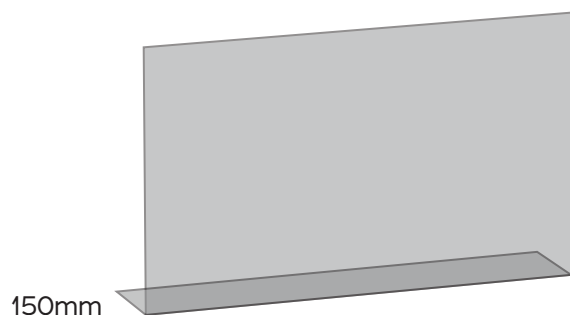

STANDARD SIZES

5mm Clear Acrylic Self Mounting. Can be Free standing for low use areas or VHB Taped or screwed through base return.

TM7120 Series

150mm
Return

Front Face Size

Front Face Size
TM7121 400mm Wide
TM7122 600mm Wide
TM7123 800mm Wide
TM7124 1200mm Wide
TM7125 1500mm Wide

750mm High