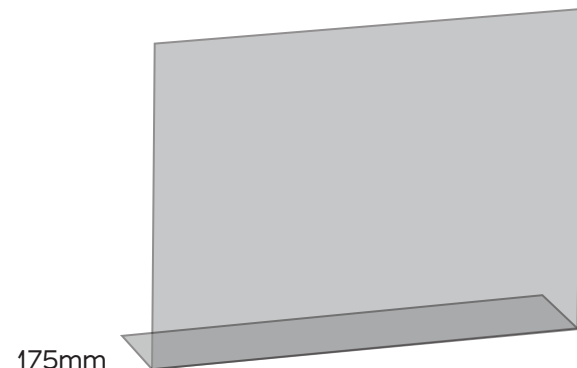

TM7130 Series

175mm
Return

Front Face Size

Front Face Size
TM7131 400mm Wide
TM7132 600mm Wide
TM7133 800mm Wide
TM7134 1200mm Wide
TM7135 1500mm Wide

950mm High