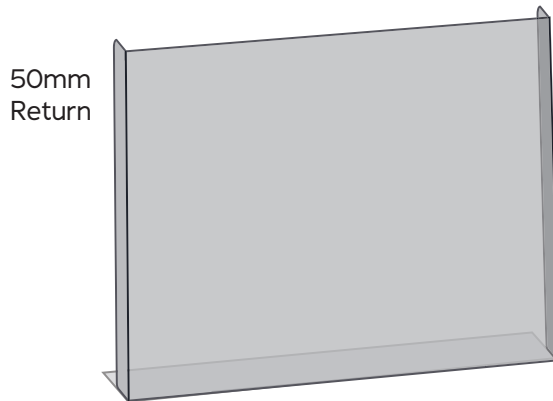

TM6930 Series

Front Face Size

Front Face Size
TM6931 400mm Wide
TM6932 600mm Wide
TM6933 800mm Wide
TM6934 1200mm Wide
TM6935 1500mm Wide

950mm High