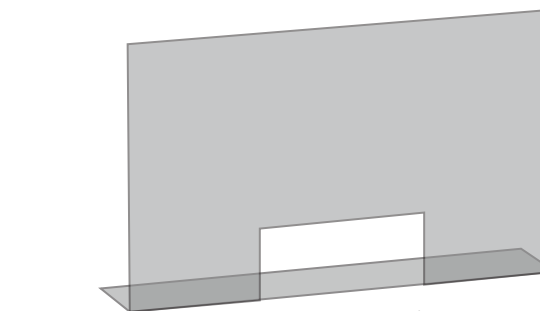

TM7160 Series

150mm
Return

Front Face Size

Front Face Size
TM7161 800mm Wide
TM7162 1200mm Wide
TM7163 1500mm Wide

750mm High

350 x 175mm Cutout